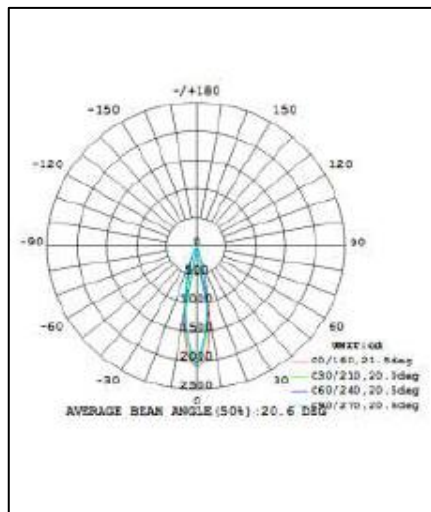

ITEM NO.
SEM400.B

Technical Parameter	
Product Type	LAWN LAMP
Safety Standard	IEC60598
IP Rating	IP65
Class	III
Type	COB
Brand	LUMILEDS
Number	L2C5-30901202E0600
CCT (K)	3000K
CRI (Ra)	90
Rated Power(W)	7W
Luminous Flux(lm)	115lm/W
Type	Driver
Brand	Gallop
Number	GLP08W200E-P
Output Power	5-8W
Secondary Optics Type	Reflector
Optional Bean Angle	15° 24° 38° 60°
Actual Bean Angle	24°
Adjustable Bean Angle	0-350°
Main Material	Alu
Dimension (mm)	84*568
Optional Finishing	powder coating
Rated Power	8.4W
Actual Luminous Flux(lm)	468.9(lm)
Input Voltage	24V
Input power	0.32A
Carton Measurement (cm)	
Qty(PCS) /Carton	
Inner Box Measurement (cm)	
N.W/PC	0.78KG
G.W	