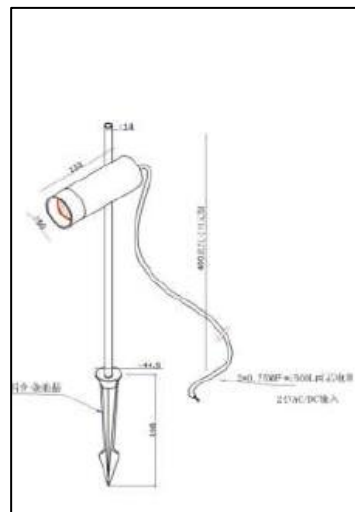

ITEM NO.
SEM400.B

Technical Parameter	
Product Type	LAWN LAMP
Safety Standard	IEC60598
IP Rating	IP65
Class	III
Type	COB
Brand	LUMILEDS
Number	L2C5-30901202E0600
CCT (K)	3000K
CRI (Ra)	90
Rated Power(W)	7W
Luminous Flux(lm)	115lm/W
Type	Driver
Brand	Gallop
Number	GLP08W200E-P
Output Power	5-8W
Secondary Optics Type	Reflector
Optional Bean Angle	15° 24° 38° 60°
Actual Bean Angle	24°
Adjustable Bean Angle	0-350°
Main Material	Alu
Dimension (mm)	84*568
Optional Finishing	powder coating
Rated Power	8.4W
Actual Luminous Flux(lm)	468.9(lm)
Input Voltage	24V
Input power	0.32A
Carton Measurement (cm)	
Qty(PCS) /Carton	
Inner Box Measurement (cm)	
N.W/PC	0.78KG
G.W	