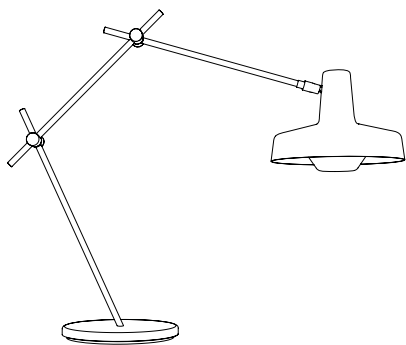

### DESCRIPTION

The Arigato collection of lighting fixtures consists of table, floor, wall, pendant and ceiling lamps that can be used in many different design applications providing a versatile lighting. Thanks to extensive movability of lampshades and arms, all Arigato lamps are capable of projecting light in various directions. Lampshade swivels in all directions and also has central smaller shade to diffuse the light. Table lamp features rotating base.

### DIMENSIONS

<b>BASE DIAMETER</b>	20 cm
<b>BASE ARM</b>	35 cm
<b>MIDDLE ARM</b>	25 cm
<b>SHADE ARM</b>	32 cm
<b>SHADE DIAMETER</b>	22.8 cm