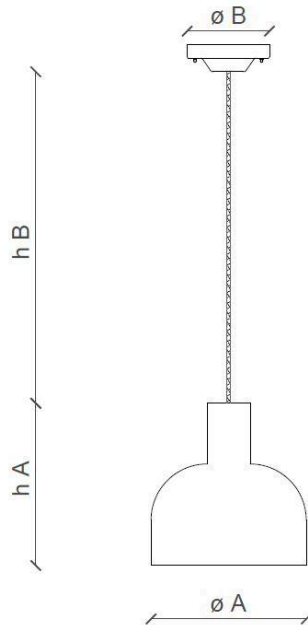

FERROLUCE

handmade light

CODE	C2400
COLLECTION	DECO'
DATE	04/11/19
REV.	00
BRAND	FERROLUCE

h A	10.43"
h B	43.30"
ø A	8.85"
ø B	4.92"

SAFETY STANDARDS

SPECIFIC INFORMATION

Height A	10.43"	Socket	1 x E26
Height B	43.30" (max)	Max Power	40 Watt
Ø mounting plate	4.92"	U.L.	Yes
Ø lampshade	15.74"	Voltage	120
Materials	Ceramic	Weight lbs	2.57
Usage	Dry locations only	Adjustability	Yes
Class	I		