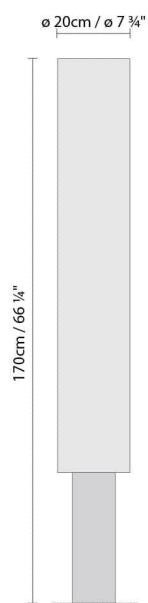

**Description:**

Floor lamp with natural white fabric diffuser and metal base finished in matte aluminium.

**Materials:**

Metal and textile.

**Certifications:**

IP20

230V

## KELE 2 LED

**Light source:**

LED **A+**

LED 2 x 16W 5360lm 3000K CRI>80  
230V

**Weight :**

Net kg.:

Gross kg:

**Packaging:**

N. packages: 2

Volume m3:

Dimensions cm:

Volume m3:

Dimensions cm:

Designer  
Technical drawing  
Instrucciones de montaje