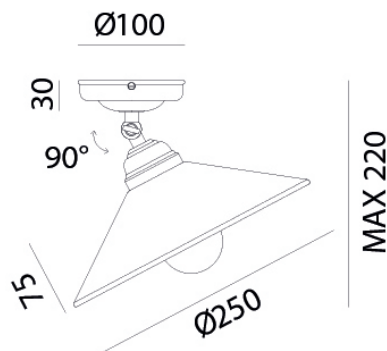

IL FANALE

rev. 25-07-2016

TABIA - 212.02.OV

Indoor ceiling lamp made of brass and glass TabiÃ

CHARACTERISTICS

TIPOLOGY	Ceiling lamp
CATEGORY	Indoor lamps

FINISHES

FRAME	Brass / Brass
SHADE	Vetro

ELETRICAL CHARACTERISTICS

SOCKET	E14
POWER	1 x MAX 46W HES
ENERGY CLASS	A++/E
INPUT	240V
POWER SUPPLY	No

CUSTOMIZATIONS

COLOUR	No
STRUCTURE	No

IP20 CE  

Il Fanale Group

Via Bredariol Olivo 15, San Biagio Di Callalta - Treviso - Italy