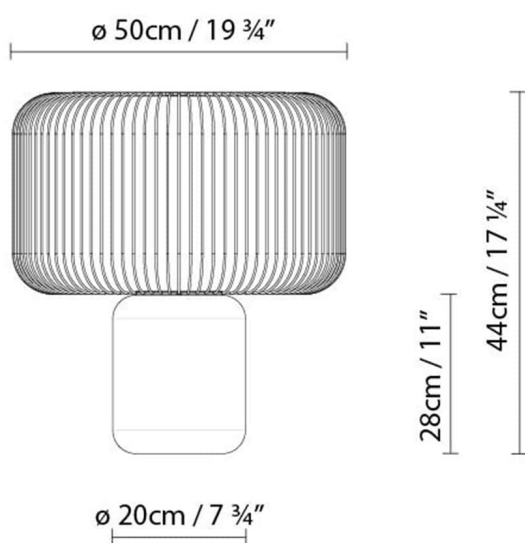

Net kg.: 6.75

Gross kg: 7.5

Packaging:

N. packages: 1

Volume m3: 0.067

Dimensions cm: 37x47.5x38

KESHI T50

**Weight :**

Net kg.: 21.7

Gross kg: 23.8

Packaging:

N. packages: 1

Volume m3: 0.25

Dimensions cm: 63.5x63.5x62

Collection

Designer
Technical drawing
3D
Instrucciones de montaje