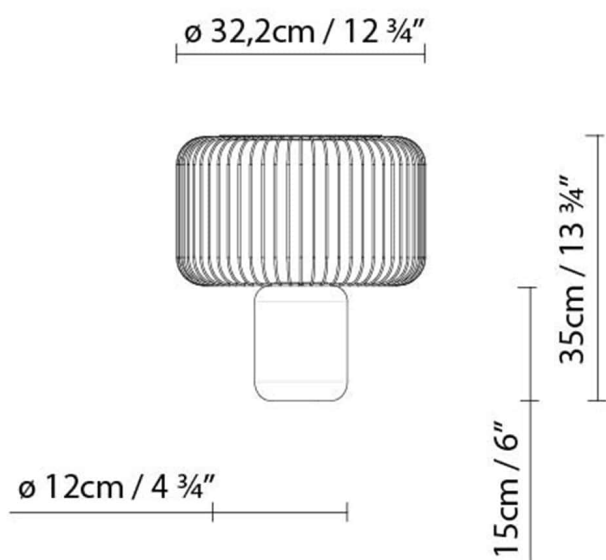

**Description:**

Table lamp crafted of sanded black Markina marble, and a metallic bar shade finished in matte black. Upper metallic reflector with mirror finish. Available in two sizes: LED light source. Dimmer.

Materials:

Shade: metallic bars.
Base: Markina marble.

Finishes:

Matte black.

Certifications:

IP20
110-230V

KESHI T30

**Weight :**

Net kg.: 6.75

Gross kg: 7.5

Packaging:

N. packages: 1

Volume m3: 0.067

Dimensions cm: 37x47.5x38

KESHI T50

**Weight :**

Net kg.: 21.7

Gross kg: 23.8

Packaging:

N. packages: 1

Volume m3: 0.25

Dimensions cm: 63.5x63.5x62

Collection

Designer
Technical drawing
3D
Instrucciones de montaje